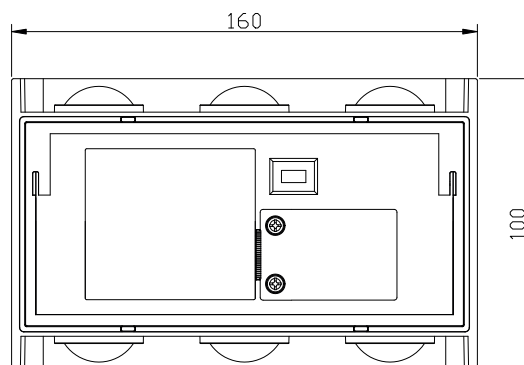

PRO	CRI ≥ 80	
IP65		60°
220-240V 50/60Hz		15,000h L70

Model:	Lens 3
Format:	Rectangular
Location:	Exterior
Wattage:	6W
Materials:	Aluminium
Led Color:	3000K / 4200K / 6500K
Product Dimension:	160*100*40mm
IP Code:	65
Fixation:	Wall
CRI :	80
Lumen Output:	600
Frequency:	50/60 Hz
Beam Angle:	60°

CCT switch

DIMENSION DRAW

OUTDOOR